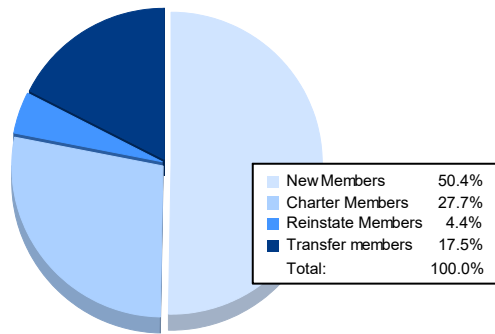

Year	New Clubs	Dropped Clubs	Gain/ Loss Clubs	New Members	Charter Members	Reinstate Members	Transfer Members	Total Member Added	Total Members Dropped	Gain/ Loss Members
2016-2017	0	0	0	117	5	2	2	126	143	-17
2017-2018	1	3	-2	116	20	2	6	144	198	-54
2018-2019	0	2	-2	124	4	8	3	139	212	-73
2019-2020	0	0	0	72	0	9	1	82	108	-26
2020-2021	1	6	-5	69	38	6	24	137	214	-77
<b>Average</b>	<b>0</b>	<b>2</b>	<b>-2</b>	<b>100</b>	<b>13</b>	<b>5</b>	<b>7</b>	<b>126</b>	<b>175</b>	<b>-49</b>

### Membership Composition June 2021 Cumulative

### Gender Composition June 2021 Cumulative