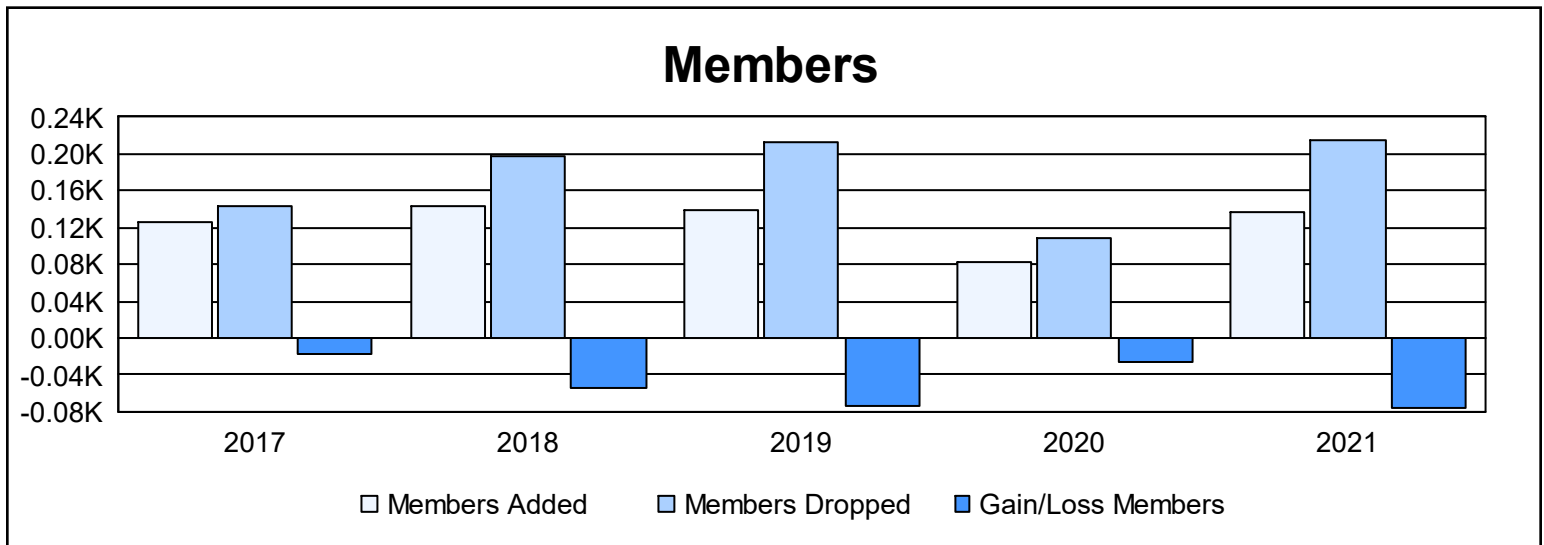

Year	New Clubs	Dropped Clubs	Gain/ Loss Clubs	New Members	Charter Members	Reinstate Members	Transfer Members	Total Member Added	Total Members Dropped	Gain/ Loss Members
2016-2017	0	0	0	117	5	2	2	126	143	-17
2017-2018	1	3	-2	116	20	2	6	144	198	-54
2018-2019	0	2	-2	124	4	8	3	139	212	-73
2019-2020	0	0	0	72	0	9	1	82	108	-26
2020-2021	1	6	-5	69	38	6	24	137	214	-77
<b>Average</b>	<b>0</b>	<b>2</b>	<b>-2</b>	<b>100</b>	<b>13</b>	<b>5</b>	<b>7</b>	<b>126</b>	<b>175</b>	<b>-49</b>

### Membership Composition June 2021 Cumulative