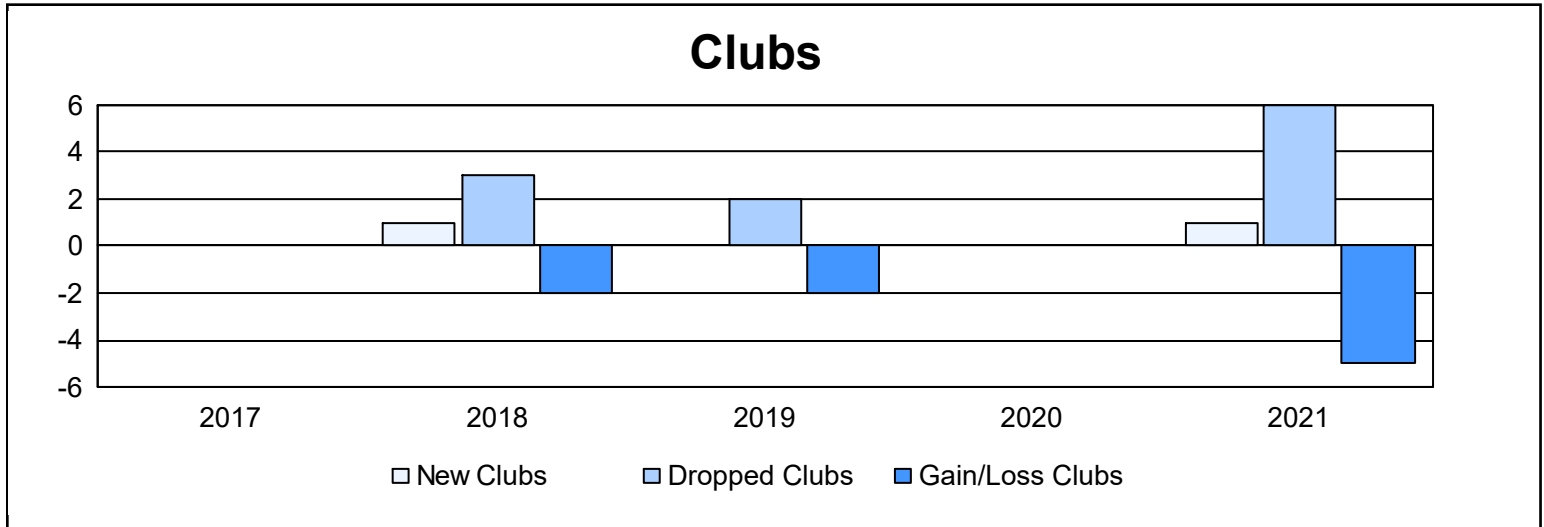

Year	New Clubs	Dropped Clubs	Gain/ Loss Clubs	New Members	Charter Members	Reinstate Members	Transfer Members	Total Member Added	Total Members Dropped	Gain/ Loss Members
2016-2017	0	0	0	117	5	2	2	126	143	-17
2017-2018	1	3	-2	116	20	2	6	144	198	-54
2018-2019	0	2	-2	124	4	8	3	139	212	-73
2019-2020	0	0	0	72	0	9	1	82	108	-26
2020-2021	1	6	-5	69	38	6	24	137	214	-77
<b>Average</b>	<b>0</b>	<b>2</b>	<b>-2</b>	<b>100</b>	<b>13</b>	<b>5</b>	<b>7</b>	<b>126</b>	<b>175</b>	<b>-49</b>

### Membership Composition June 2021 Cumulative